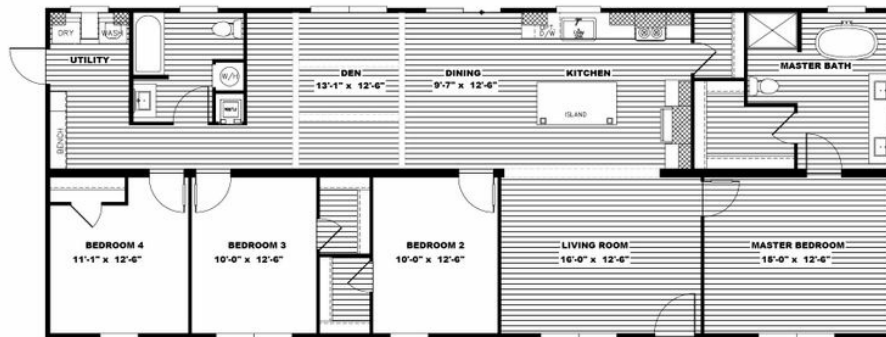

The Derby is on RED TAG!!!

The Derby is on RED TAG!!!

Model number: 52NXT28684AH19

4 beds • 2 baths • 1904 sq.ft. • 28' width • 68' depth

Our home building facilities invest in continuous product and process improvements. Plans, dimensions, features, materials, specifications and availability are subject to change without notice or obligation. Renderings and floor plans are representative likenesses of our homes and may differ from the actual homes. We invite you to tour a Home Center near you and inspect the highest value in quality housing available or call (501) 625-3633 to speak with a Home Consultant. Copyright 2017, CMH. All rights reserved.