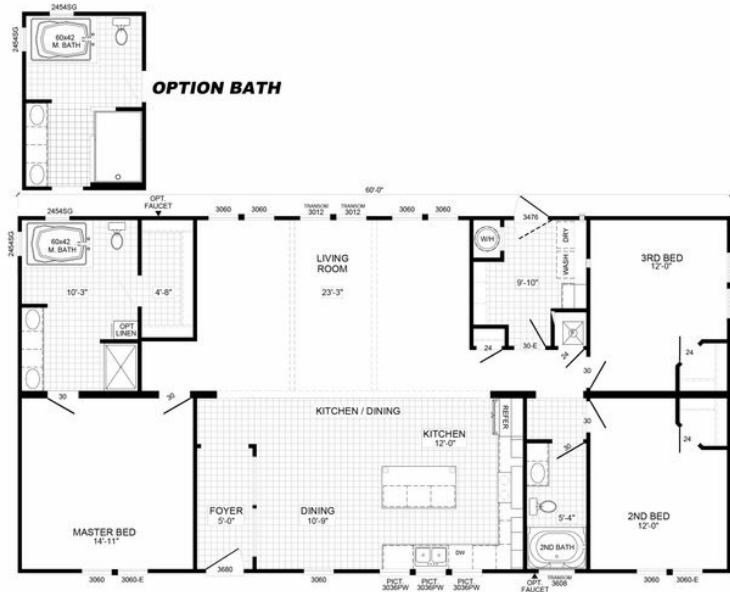

**Mustang** Model number: 74DYN32603DH19

**3 beds • 2 baths • 1920 sq.ft. • 32' width • 60' depth**

Our home building facilities invest in continuous product and process improvements. Plans, dimensions, features, materials, specifications and availability are subject to change without notice or obligation. Renderings and floor plans are representative likenesses of our homes and may differ from the actual homes. We invite you to tour a Home Center near you and inspect the highest value in quality housing available or call (501) 625-3633 to speak with a Home Consultant. Copyright 2017, CMH. All rights reserved.

## Mustang

Model number: 74DYN32603DH19

**3 beds • 2 baths • 1920 sq.ft. • 32' width • 60' depth**

Our home building facilities invest in continuous product and process improvements. Plans, dimensions, features, materials, specifications and availability are subject to change without notice or obligation. Renderings and floor plans are representative likenesses of our homes and may differ from the actual homes. We invite you to tour a Home Center near you and inspect the highest value in quality housing available or call (501) 625-3633 to speak with a Home Consultant. Copyright 2017, CMH. All rights reserved.