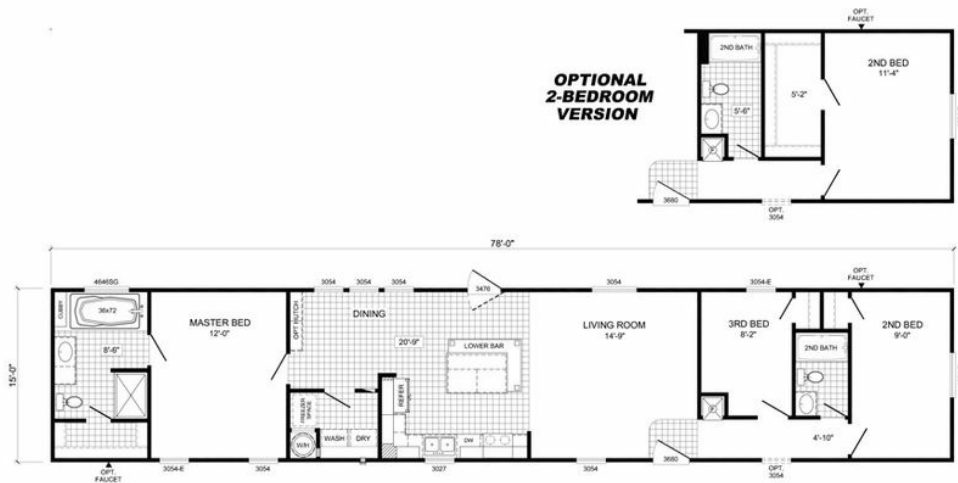

THE Appleblossom

THE Appleblossom Model number: 74DYN16783BH19

3 beds • 2 baths • 1248 sq.ft. • 16' width • 78' depth

Our home building facilities invest in continuous product and process improvements. Plans, dimensions, features, materials, specifications and availability are subject to change without notice or obligation. Renderings and floor plans are representative likenesses of our homes and may differ from the actual homes. We invite you to tour a Home Center near you and inspect the highest value in quality housing available or call (501) 625-3633 to speak with a Home Consultant. Copyright 2017, CMH. All rights reserved.

THE Appleblossom Model number: 74DYN16783BH19

3 beds • 2 baths • 1248 sq.ft. • 16' width • 78' depth

Our home building facilities invest in continuous product and process improvements. Plans, dimensions, features, materials, specifications and availability are subject to change without notice or obligation. Renderings and floor plans are representative likenesses of our homes and may differ from the actual homes. We invite you to tour a Home Center near you and inspect the highest value in quality housing available or call (501) 625-3633 to speak with a Home Consultant. Copyright 2017, CMH. All rights reserved.