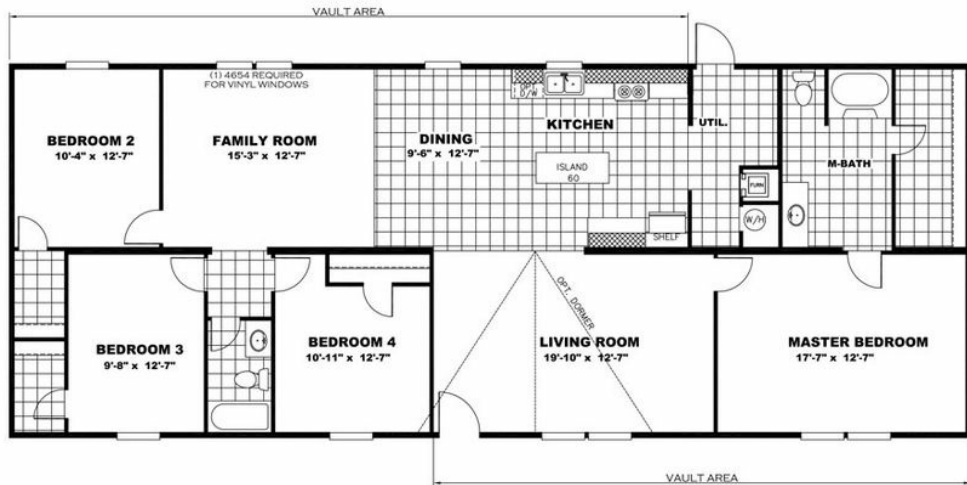

PRIDE Model number:

4 beds • 2 baths • 1791 sq.ft. • 28' width • 68' depth

Our home building facilities invest in continuous product and process improvements. Plans, dimensions, features, materials, specifications and availability are subject to change without notice or obligation. Renderings and floor plans are representative likenesses of our homes and may differ from the actual homes. We invite you to tour a Home Center near you and inspect the highest value in quality housing available or call (501) 625-3633 to speak with a Home Consultant. Copyright 2017, CMH. All rights reserved.